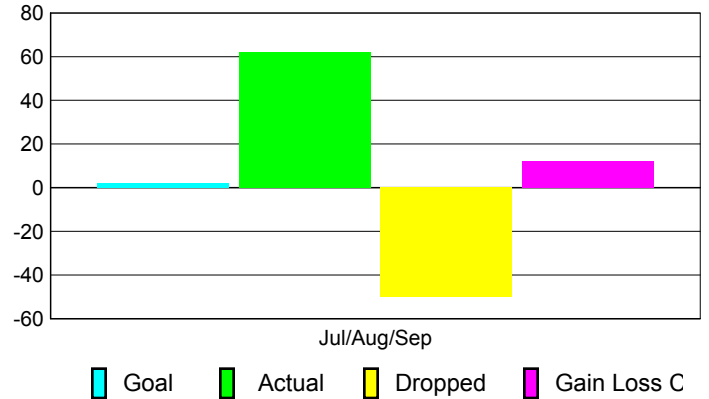

Membership Results 2010-2011

Goal, New, Dropped, Gain/Loss